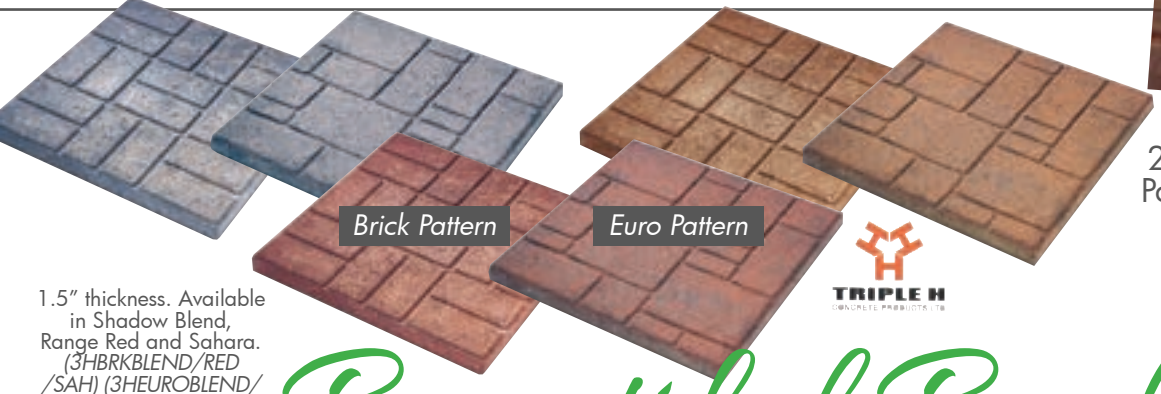

1.5" thickness. Available in Shadow Blend, Range Red and Sahara. (3HBRKBLEND/RED/SAH) (3HEUROBLEND/RED/SAH)

Brick Pattern Euro Pattern

20" X 20" Brick/Euro Patterned Patio Stones
 Reg. \$6.35
5⁶⁰ each

Beautiful Backyards