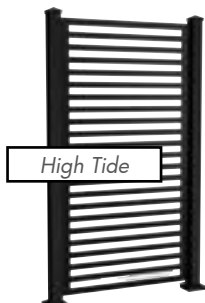

Sale Pricing June 6th-16th, 2024

COPPS

BUILDALL

HAPPY FATHER'S DAY

iStock
Credit: Olena Hololobova

9' Market Umbrella

2-position tilt and crank operation. Certain colours may be limited in availability. (MARKET9GREEN/TAUPE/RED)

Reg. $99.00

69⁰⁰ each

Drop by
Copp's Downtown
at 45 York St. to
see our complete
selection of Eggs
& Eggcessories

Oak & Hickory
Lump Charcoal
100% natural. 7.98 kg./
17.6 lbs. (BGECHARCOAL)

Reg. $35.99

32⁹⁹

Big
Green
Egg

Large Big Green
Egg Original Kit

Includes nest, woodmates
(foldable side shelves), convEGGtor,
grid gripper and ash tool. Cooking
area: 262 sq.in. (BGE389418)

2249⁰⁰

Umbrella
Base

12 kg. 17-1/2" diam-
eter. Resin/steel.
Black. (0845065)

Reg. $49.99

39⁹⁹

Devon
3-Piece
Sectional
Set

Includes a 3-seater
sofa, 2-seater sofa
and coffee table. Rust
resistant aluminum
frame. Resin rattan
wicker. (DEVON3)

Reg. $999.00

599⁰⁰

12V/20V MAX*

Jobsite Bluetooth® Speaker
Bluetooth® connectivity - 100' range.
Carry handle with phone holder. (DCR010)

Reg. $149.00

99⁰⁰

Store Hours to serve you better:

Monday - Friday 7am-6pm, Saturday and Sunday 8am-4pm

4 Convenient London Locations

Every Project Need
Under One Roof

16 Quart
Cooler
Holds twenty four
12-oz cans.
Convenient bail
handle fold flat into
liner. (COOL15)

Reg. $49.99

39⁹⁹

1/2 Gal.
Beverage Cooler
Integrated hooks, flip-cap
and non-slip textured
body. Blue and
white. (COOL2)

Reg. $19.99

13⁹⁹

160 Gal. Extra Large Deck Box.
All weather resin construction. Water resistant and
UV protected. Pad-lockable metal hasp (lock sold
separately). Exterior size 55.75" w X 29.25" d X
27.75" h. (BMDB160)

Reg. $299.00

239⁰⁰

Milwaukee

**BUY THIS CHARGER
/BATTERY COMBO**