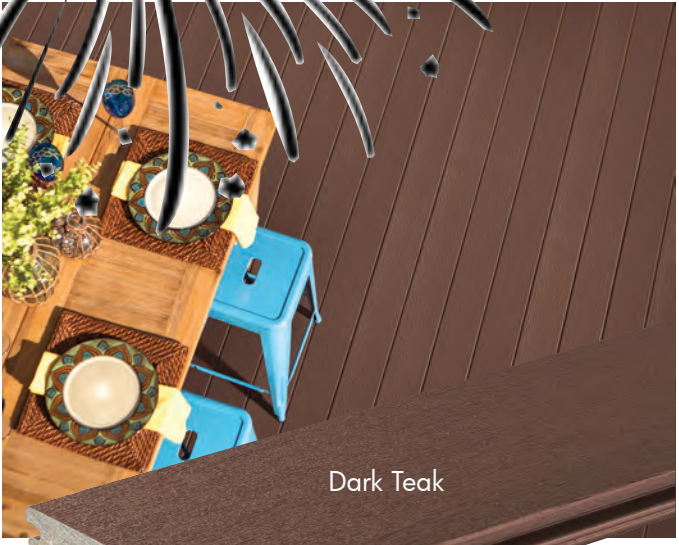

COMPOSITE DECKING