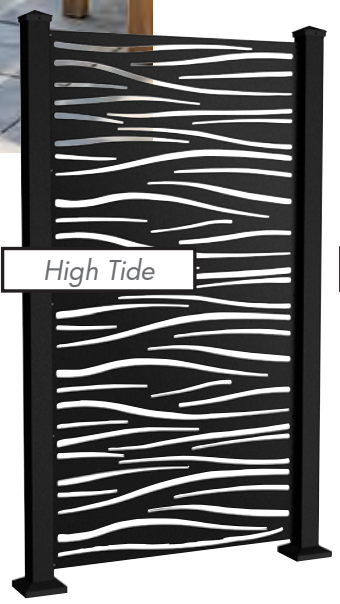

Expert Service & Project Advice
www.coppsbuildall.com

Sunbelly Outdoor Privacy Screen

For deck, patio, garden or porch. Black, rust-free, powder coated aluminum panels. 36" X 68".

- Blurrier Lines (SBBRRRBK)
 - Solid (SBSOLIDBK)
 - High Tide (SBFIGHBK)
 - Next Line (SBNEXTBK)

Sale
 Posts sold separately
 Reg. \$299.00
254.15 each

Blurrier Lines

Solid

High Tide

Next Line

sunbelly
 PRIVACY SCREENS

Sunbelly's powder-coated aluminum systems are built for durability, clean installation, and long-term performance in modern outdoor settings. Create privacy, define space, and add architectural interest across residential, commercial, and multi-family environments.